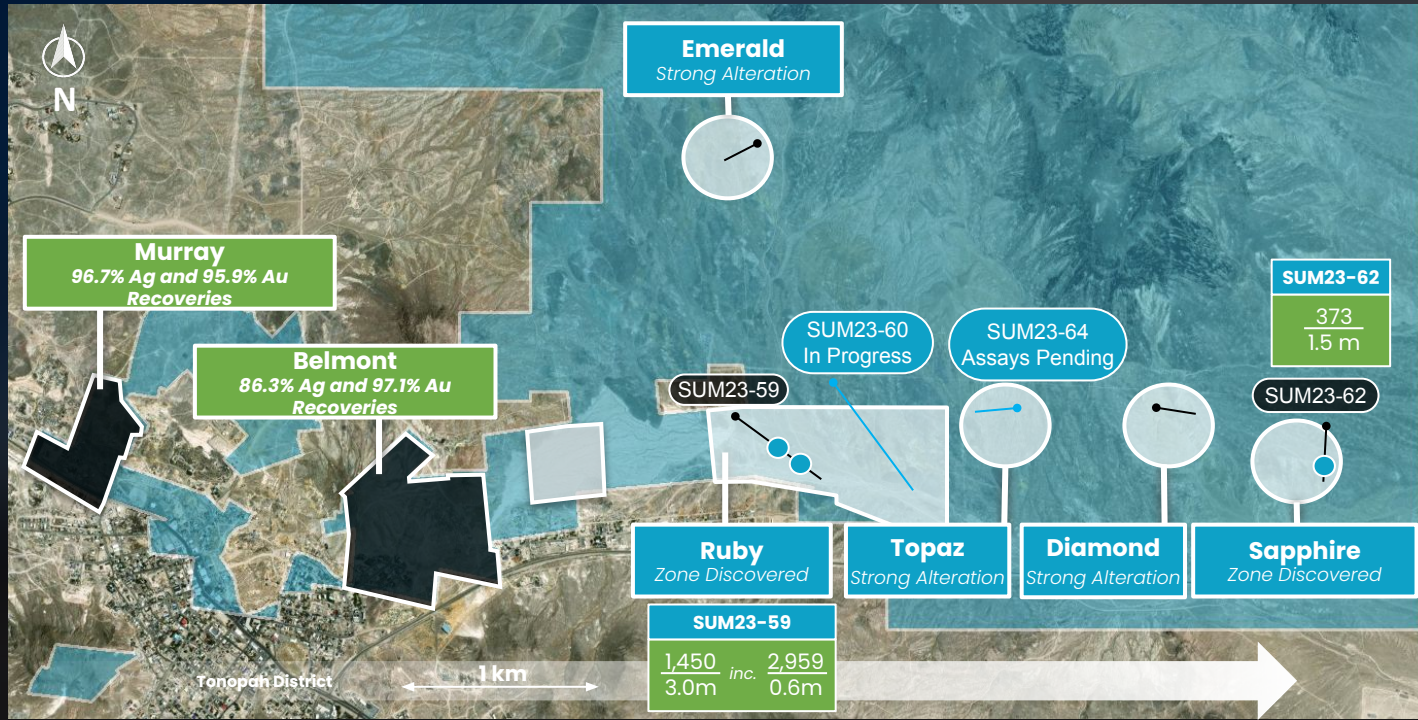

Hughes Metallurgy & New Discoveries

LEGEND

Target areas

SUM23-XX Drill Hole in Progress or assays pending

SUM23-XX Previously Drilled

1,450 g/t AgEq*

3.0m Intercept Length

> 100 g/t AgEq

Murray
96.7% Ag and 95.9% Au Recoveries

Belmont
86.3% Ag and 97.1% Au Recoveries

Emerald
Strong Alteration

Ruby
Zone Discovered

Topaz
Strong Alteration

Diamond
Strong Alteration

Sapphire
Zone Discovered

SUM23-59
1,450 inc. 2,959
3.0m 0.6m

SUM23-62
373
1.5 m

SUM23-60
In Progress

SUM23-64
Assays Pending

SUM23-62

Tonopah District

1 km